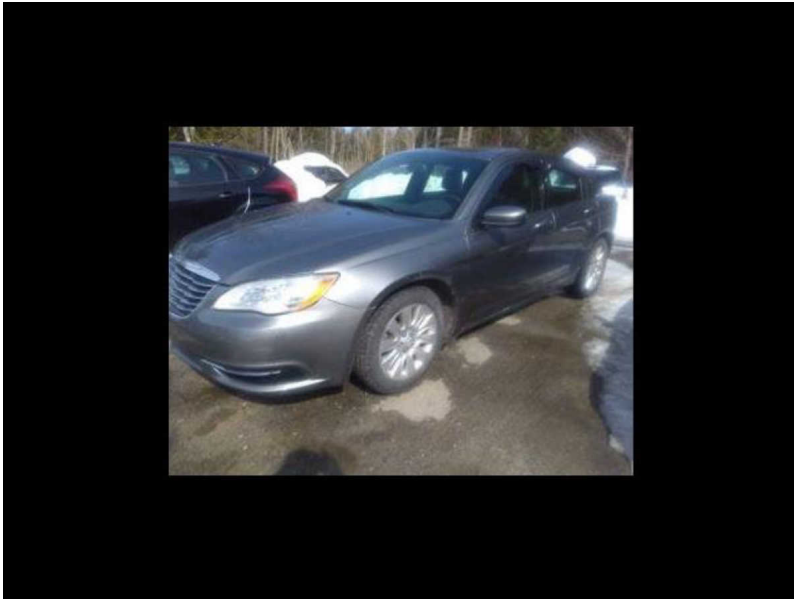

Call: **207-778-2345**

Text: **207-778-2345**

2013 CHRYSLER 200 LX

115 FARMINGTON FALLS
RD NEW SHARON
ME,04955

[Scan QR Code or Click Here](#)

VIN: 1C3CCBAG4DN727263

STK#: DN727263

EXTERIOR COLOR: BILLET SILVER METALLIC CLEAR COAT

DRIVETRAIN: FWD

TRIM: LX

CONDITION: USED

MPG HIGHWAY: 29

COLOR: BILLET SILVER METALLIC CLEAR COAT

MILEAGE: 94000

INTERIOR COLOR: BLACK

TRANSMISSION: AUTOMATIC

ENGINE: 3.6L V6 DOHC 24V FFV

MPG CITY: 21

Child Safety Door Locks	Power Door Locks	Vehicle Anti-Theft	ABS Brakes
Electronic Brake Assistance	Traction Control	Vehicle Stability Control System	Driver Airbag
Front Side Airbag	Passenger Airbag	Side Head Curtain Airbag	Trunk Anti-Trap Device
Keyless Entry	Air Conditioning	Cruise Control	Tachometer
Tilt Steering	Tilt Steering Column	Steering Wheel Mounted Controls	Telescopic Steering Column
Tire Pressure Monitor	AM/FM Radio	CD Player	Second Row Folding Seat
Front Air Dam	Alloy Wheels	Power Windows	Heated Exterior Mirror
Power Adjustable Exterior Mirror	Interval Wipers	Rear Window Defogger	